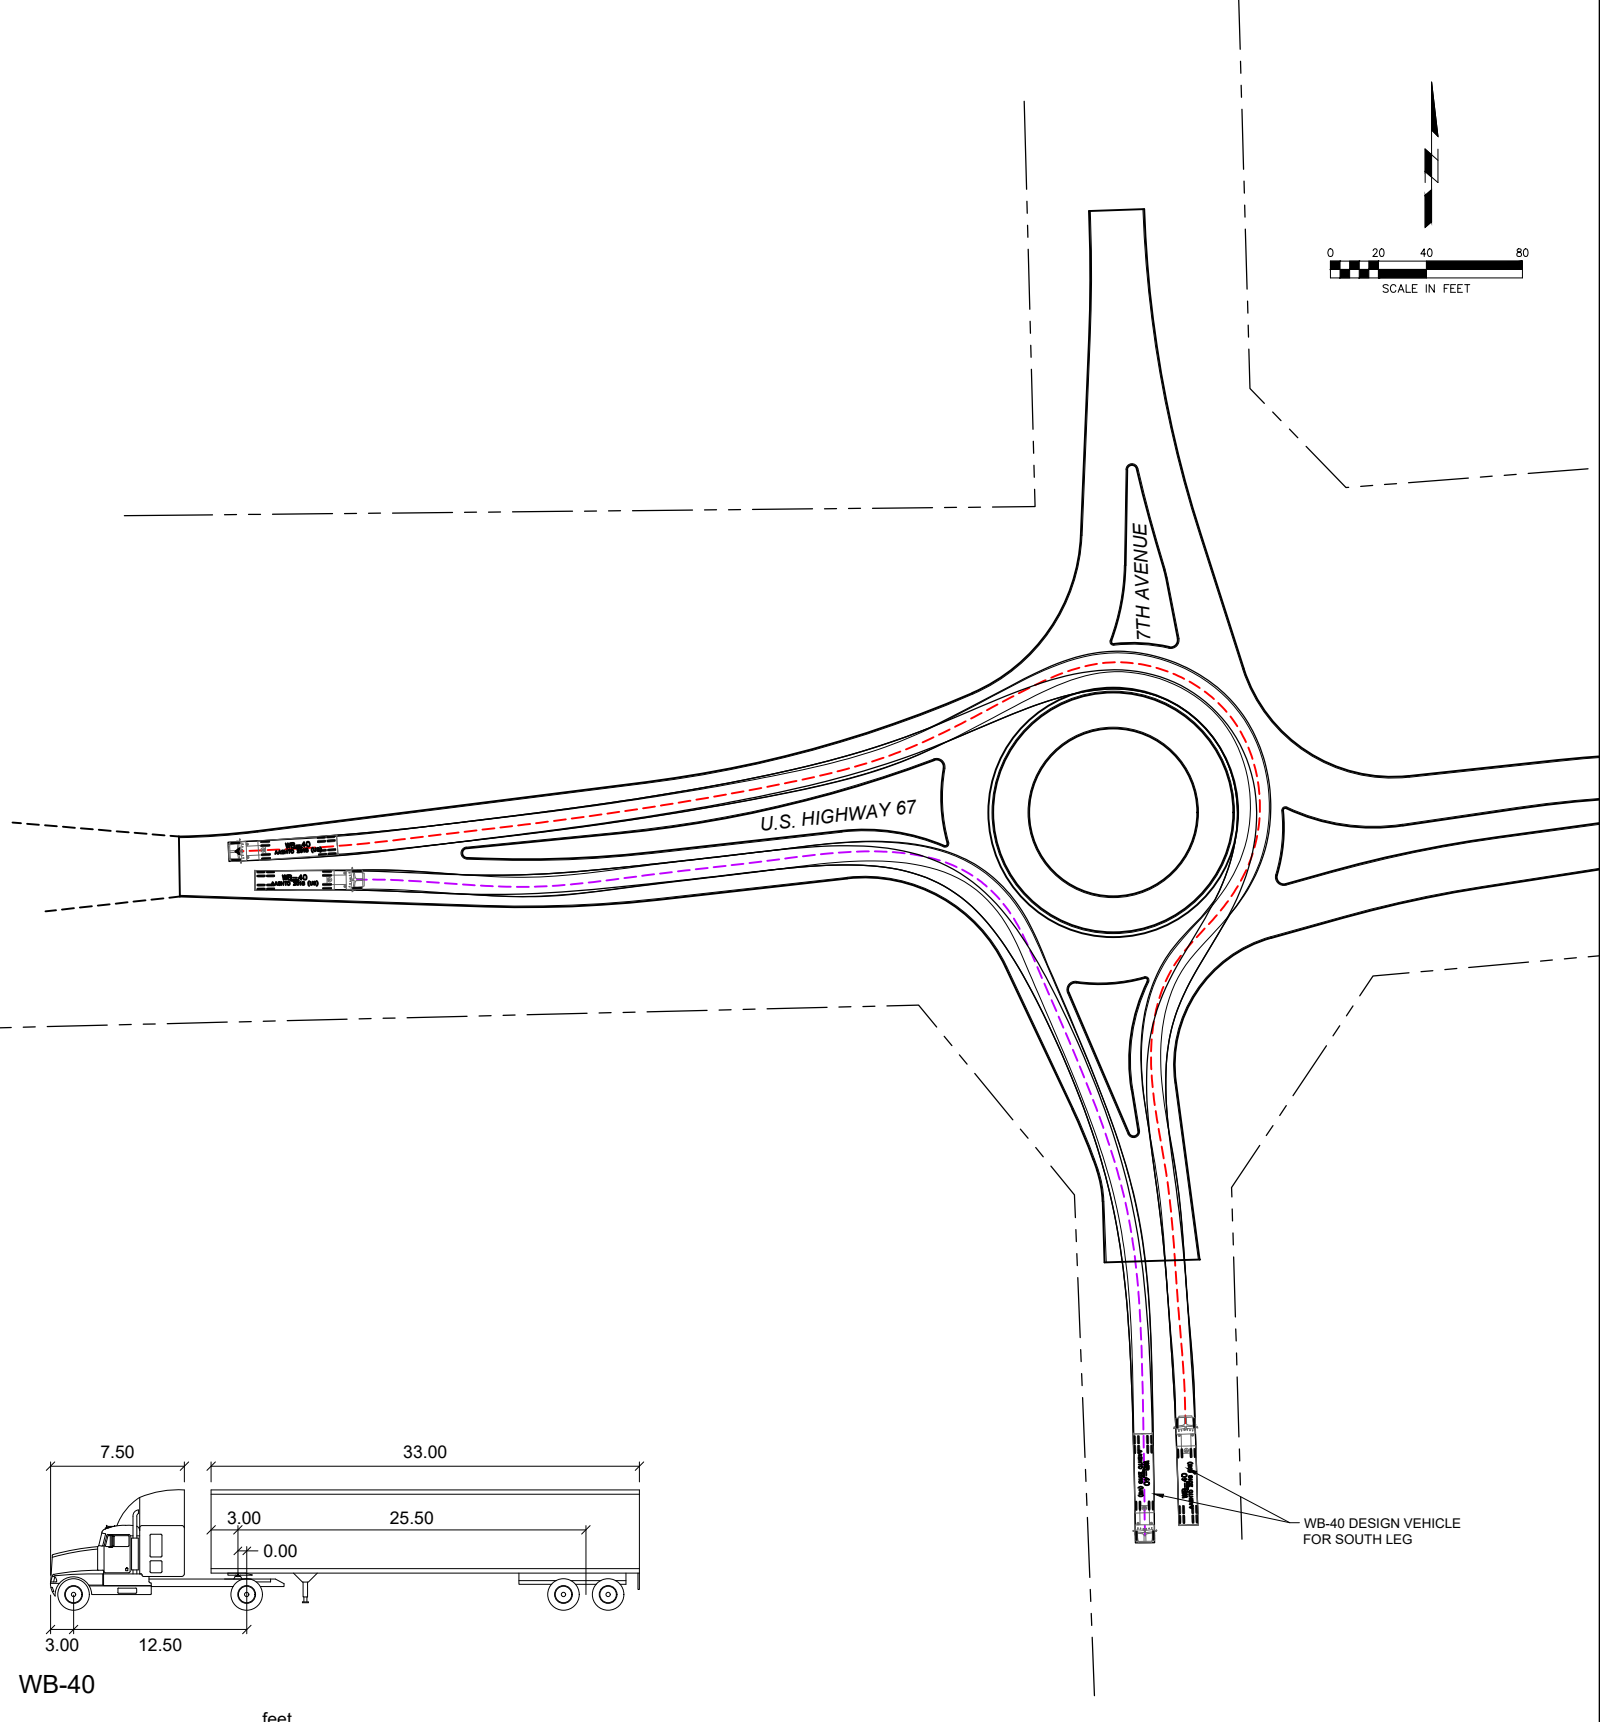

WB-67

	feet		
Tractor Width	: 8.00	Lock to Lock Time	: 6.0
Trailer Width	: 8.50	Steering Angle	: 28.4
Tractor Track	: 8.00	Articulating Angle	: 75.0
Trailer Track	: 8.50		

WB-40

	feet		
Tractor Width	: 8.00	Lock to Lock Time	: 6.0
Trailer Width	: 8.00	Steering Angle	: 20.3
Tractor Track	: 8.00	Articulating Angle	: 70.0
Trailer Track	: 8.00		

WB-40 DESIGN VEHICLE FOR SOUTH LEG