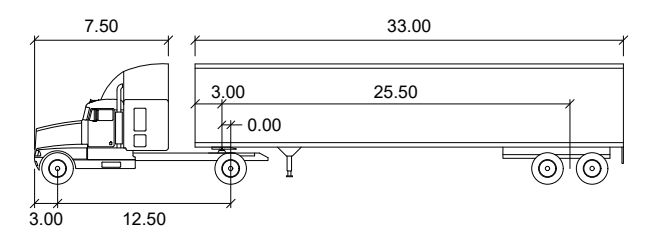

WB-67

	feet		
Tractor Width	: 8.00	Lock to Lock Time	: 6.0
Trailer Width	: 8.50	Steering Angle	: 28.4
Tractor Track	: 8.00	Articulating Angle	: 75.0
Trailer Track	: 8.50		

WB-40

	feet		
Tractor Width	: 8.00	Lock to Lock Time	: 6.0
Trailer Width	: 8.00	Steering Angle	: 20.3
Tractor Track	: 8.00	Articulating Angle	: 70.0
Trailer Track	: 8.00		

WB-40 DESIGN VEHICLE FOR SOUTH LEG