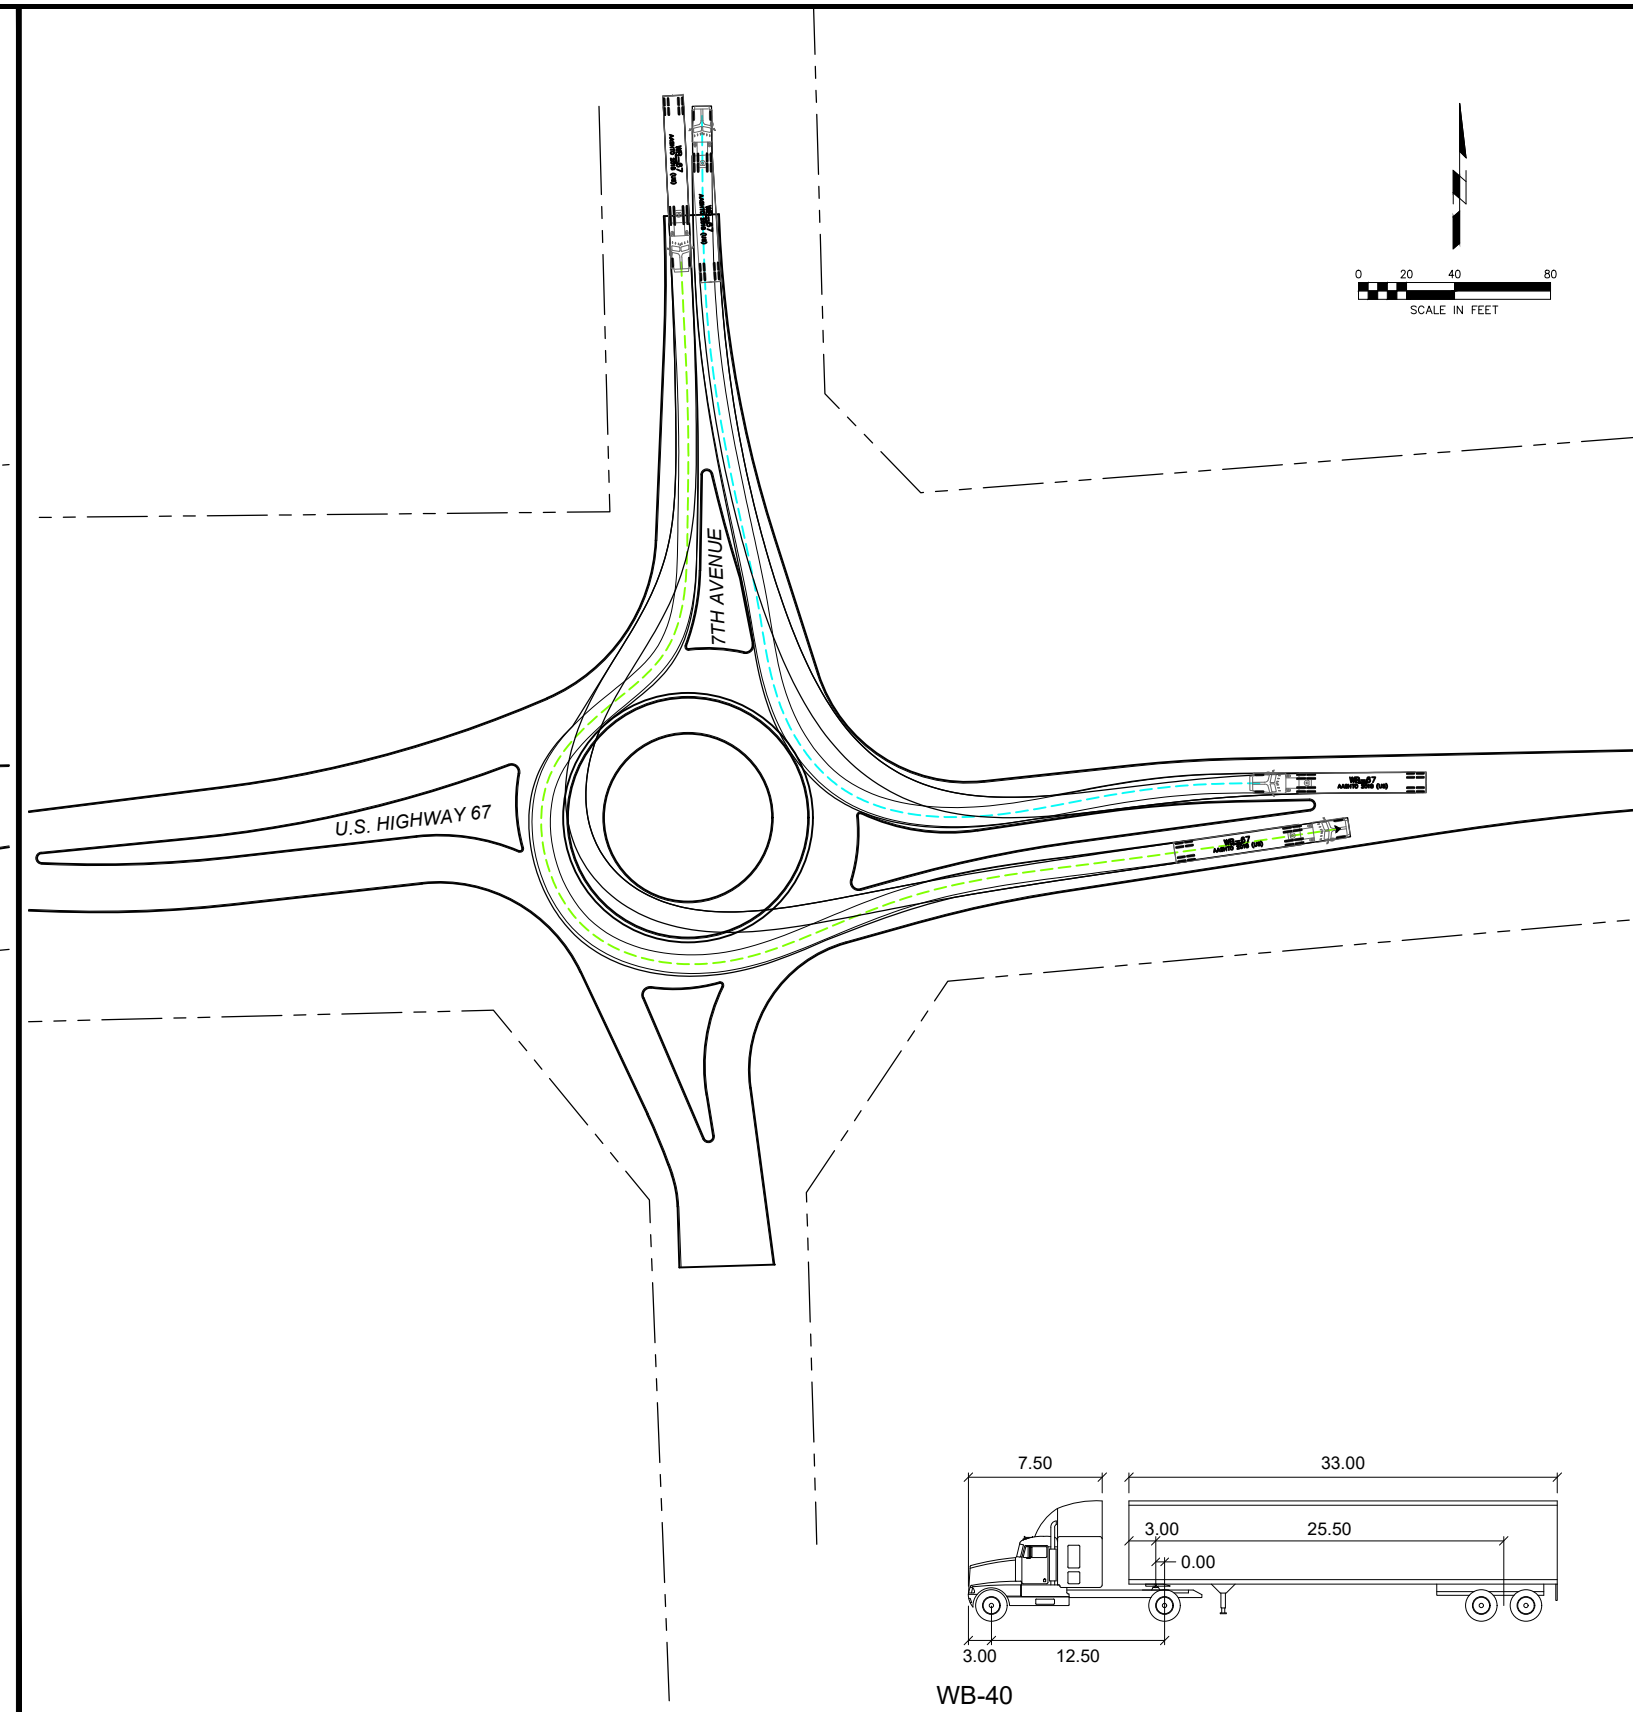

WB-67

feet			
Tractor Width	: 8.00	Lock to Lock Time	: 6.0
Trailer Width	: 8.50	Steering Angle	: 28.4
Tractor Track	: 8.00	Articulating Angle	: 75.0
Trailer Track	: 8.50		

WB-40

feet			
Tractor Width	: 8.00	Lock to Lock Time	: 6.0
Trailer Width	: 8.00	Steering Angle	: 20.3
Tractor Track	: 8.00	Articulating Angle	: 70.0
Trailer Track	: 8.00		