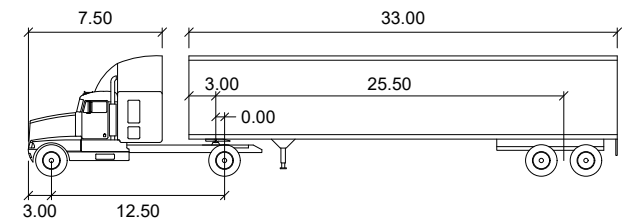

WB-67

feet			
Tractor Width	: 8.00	Lock to Lock Time	: 6.0
Trailer Width	: 8.50	Steering Angle	: 28.4
Tractor Track	: 8.00	Articulating Angle	: 75.0
Trailer Track	: 8.50		

WB-40

feet			
Tractor Width	: 8.00	Lock to Lock Time	: 6.0
Trailer Width	: 8.00	Steering Angle	: 20.3
Tractor Track	: 8.00	Articulating Angle	: 70.0
Trailer Track	: 8.00		